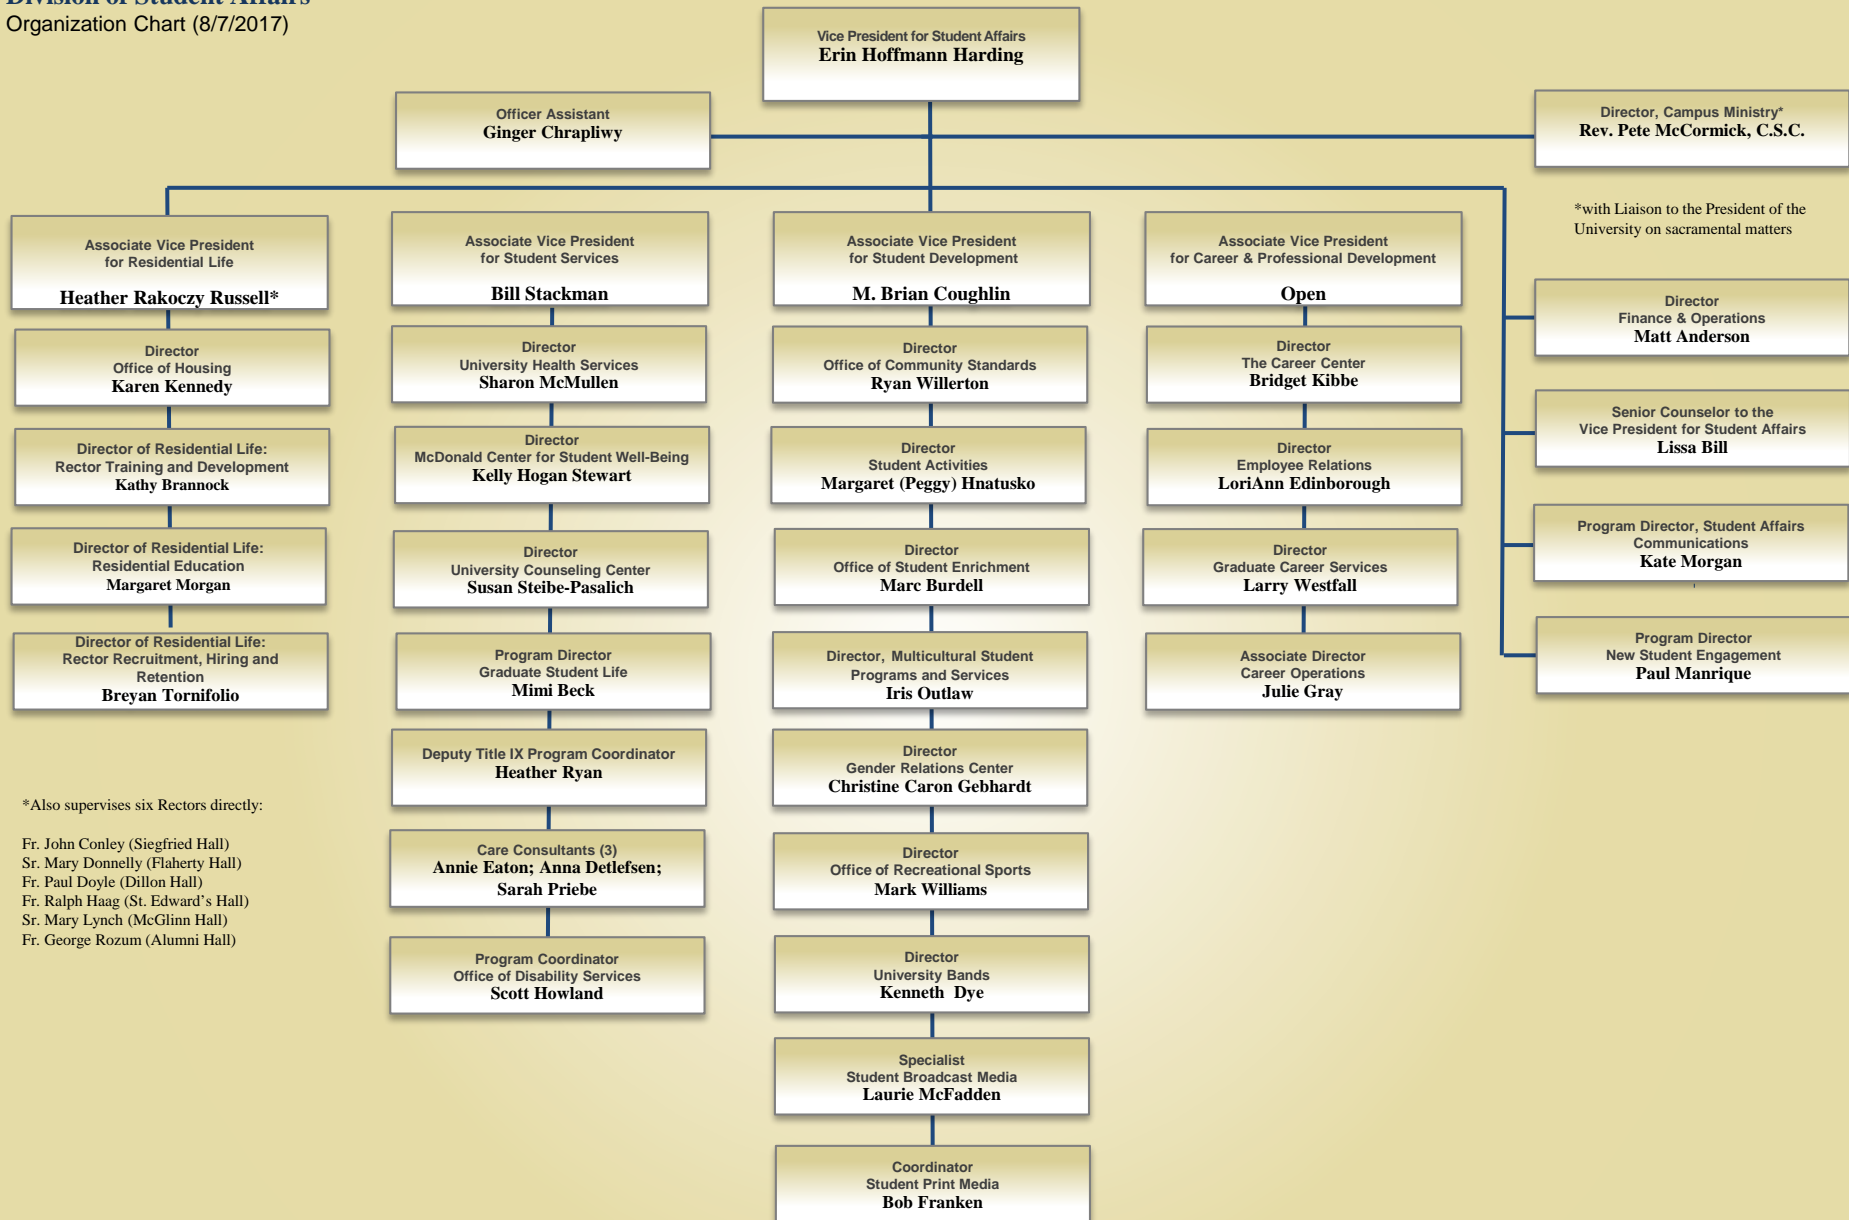

Division of Student Affairs

Organization Chart (8/7/2017)

*Also supervises six Rectors directly:

- Fr. John Conley (Siegfried Hall)
- Sr. Mary Donnelly (Flaherty Hall)
- Fr. Paul Doyle (Dillon Hall)
- Fr. Ralph Haag (St. Edward's Hall)
- Sr. Mary Lynch (McGlinn Hall)
- Fr. George Rozum (Alumni Hall)