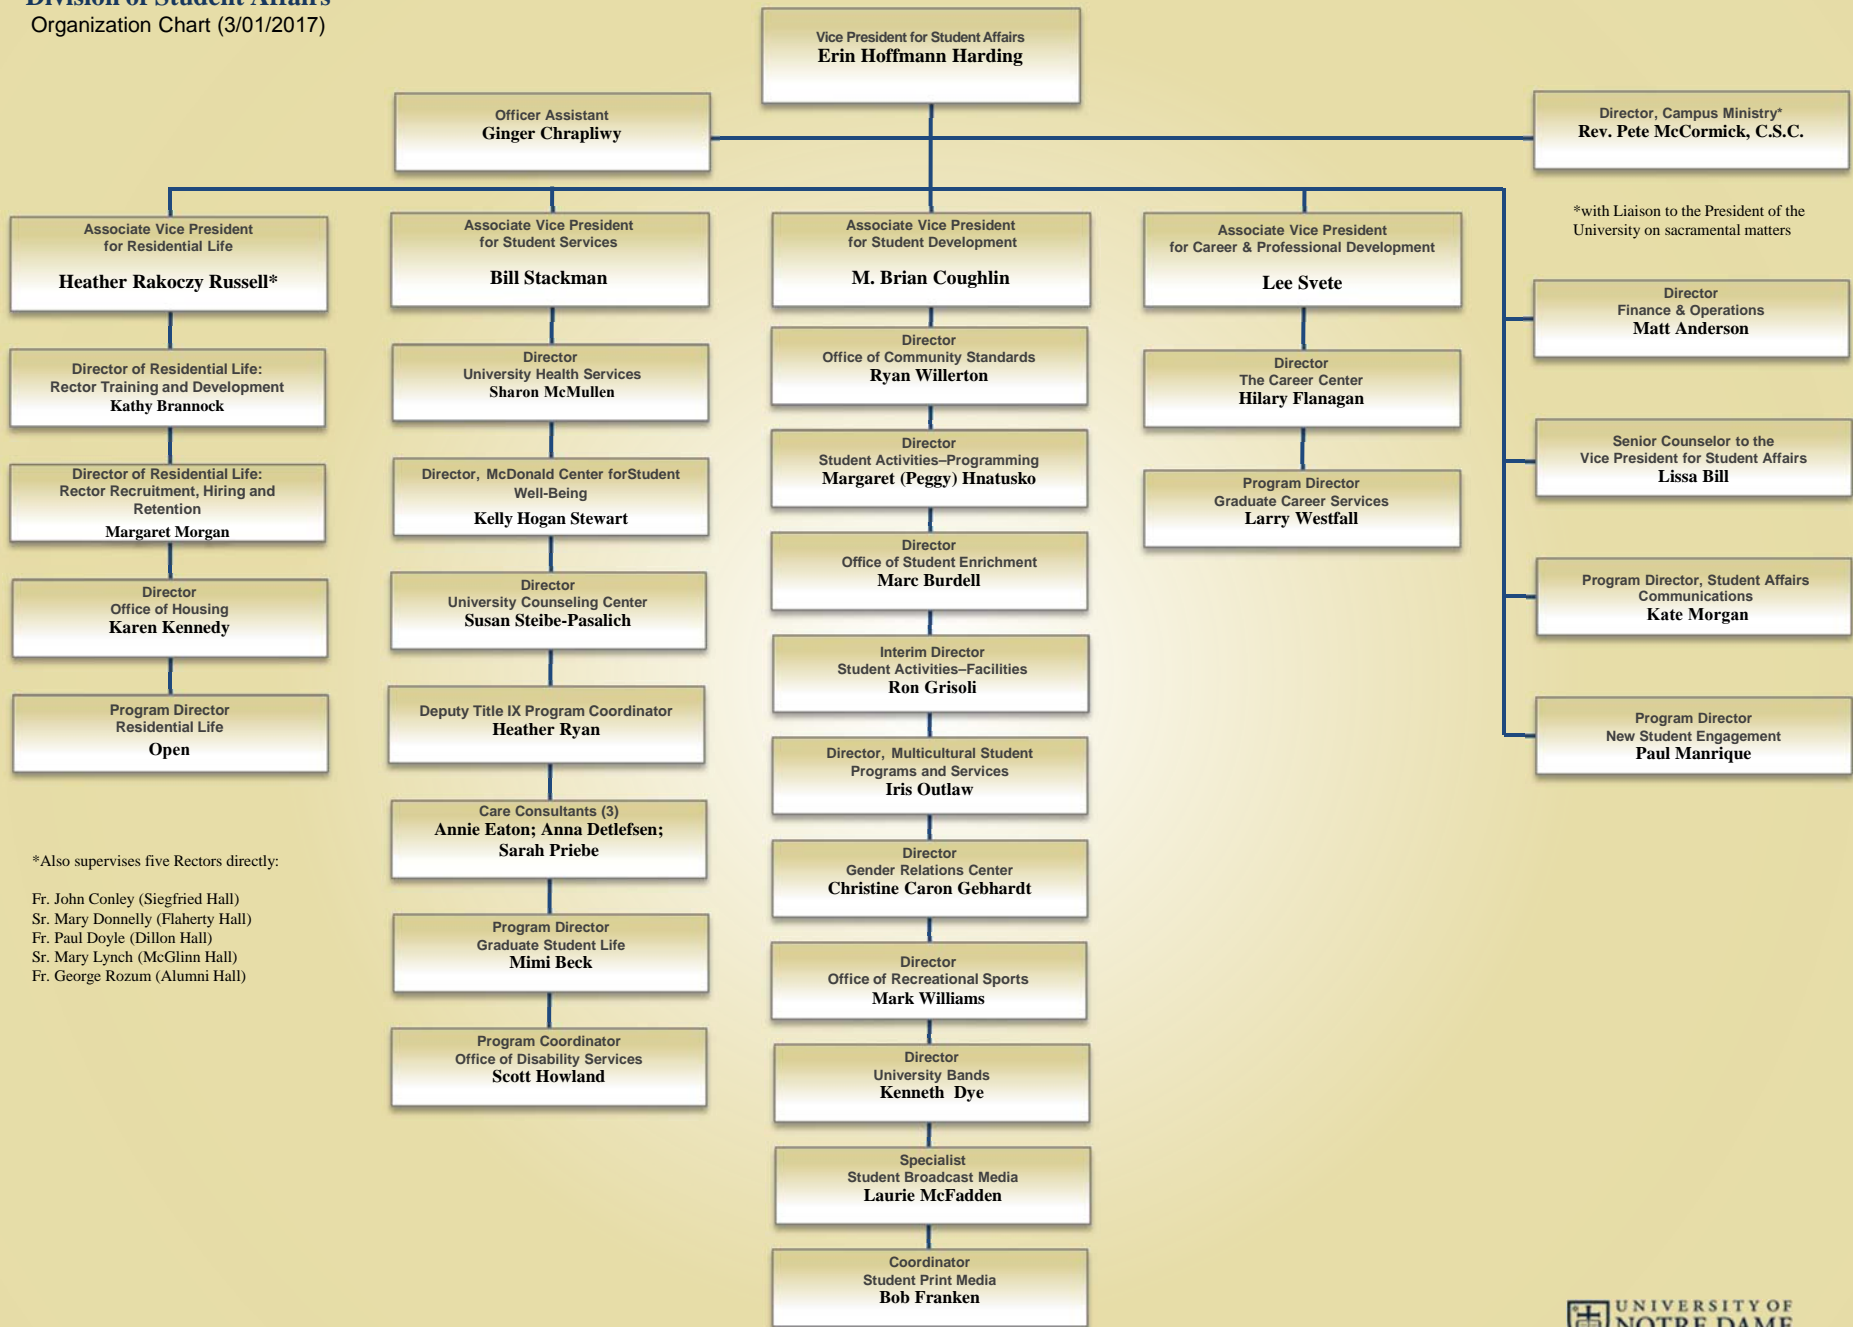

Division of Student Affairs
 Organization Chart (3/01/2017)

*Also supervises five Rectors directly:

- Fr. John Conley (Siegfried Hall)
- Sr. Mary Donnelly (Flaherty Hall)
- Fr. Paul Doyle (Dillon Hall)
- Sr. Mary Lynch (McGlinn Hall)
- Fr. George Rozum (Alumni Hall)